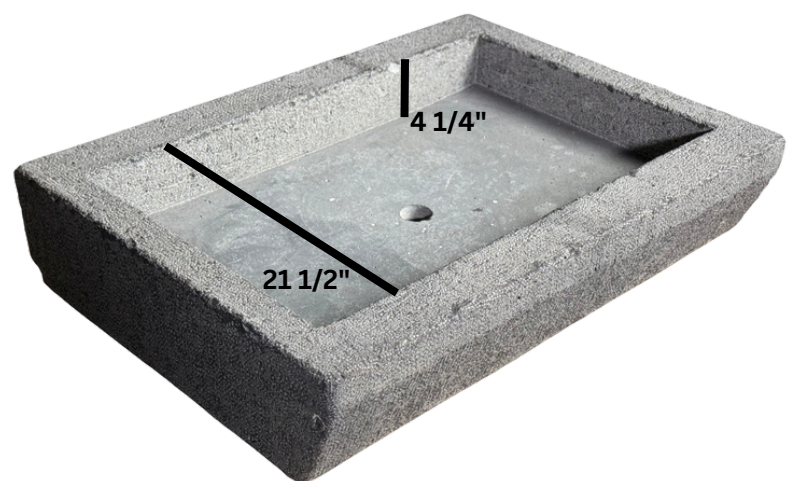

Basalt Sink

SPECIFICATION

BASALT SINK
SKU Number LB104-51

Width 39 1/4"
Depth 29 1/4" (21 1/2")
Height 8 1/4" (4 1/4")